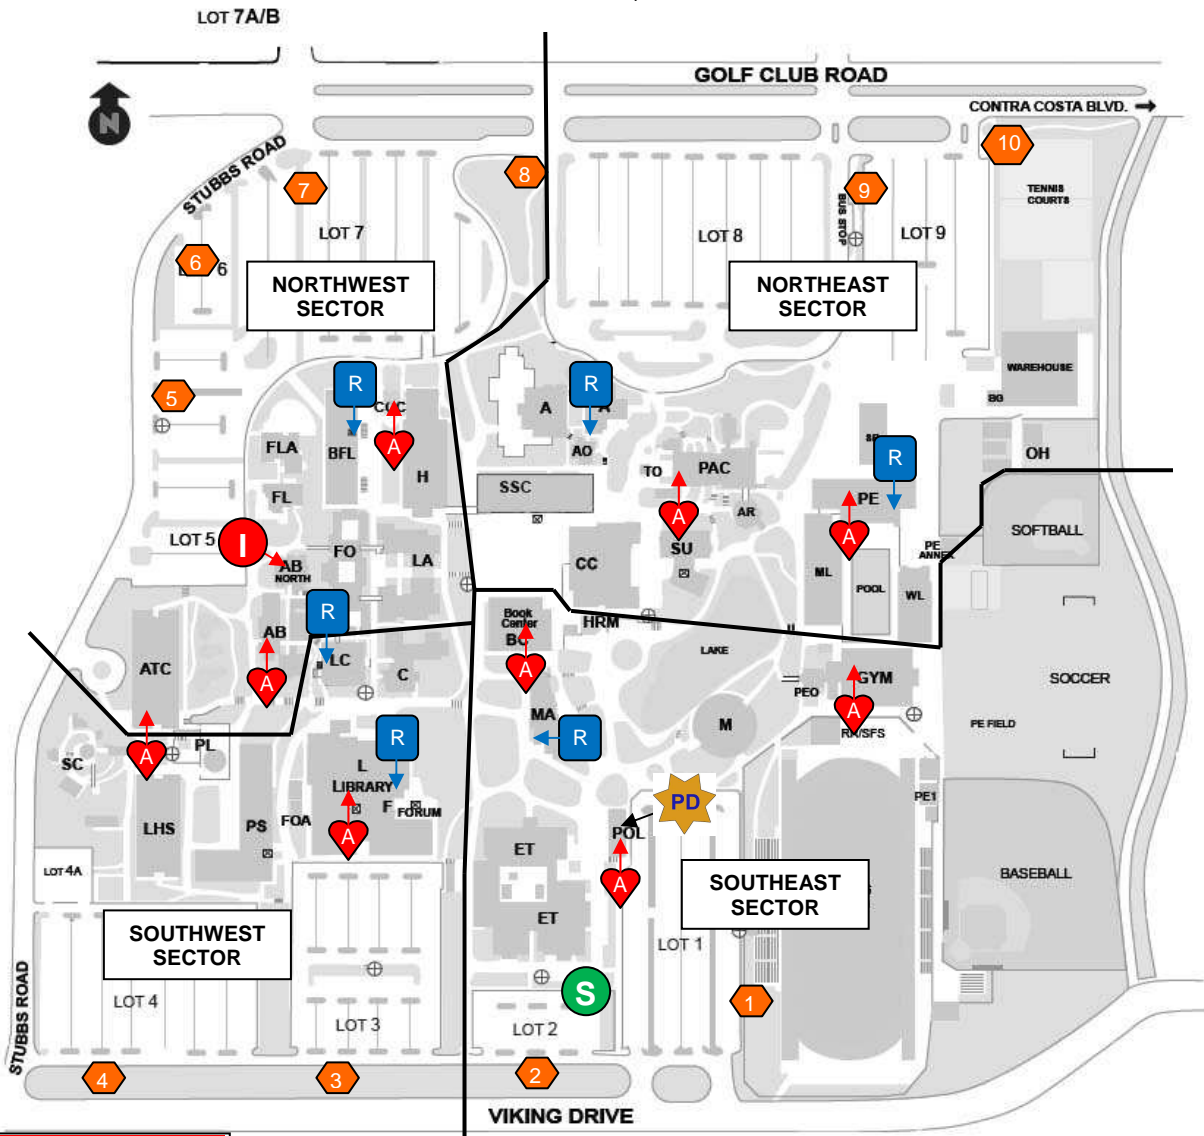

EMERGENCY MAP

DIABLO VALLEY COLLEGE
PLEASANT HILL CAMPUS
321 GOLF CLUB ROAD
PLEASANT HILL, CA 94523

LEGEND	
	AED
	RESCUE ASSISTANCE AREA (UPPER FLOORS ONLY)
	EVACUATION ASSEMBLY AREA
	DISTRICT POLICE DEPARTMENT
	STAGING AREA
	IMT ASSEMBLY AREA

EMERGENCY TELEPHONE NUMBERS

EMERGENCY

Police, Fire, Medical: **9-1-1** or **9-9-1-1** (from office phones)

7-DIGIT EMERGENCY DISPATCH NUMBER (FOR CELL PHONE USE)

Pleasant Hill Police: **(925) 680-7000**

DISTRICT POLICE (NON-EMERGENCY)

DVC Station (Headquarters): **(925) 685-1230 x 2338** or **(925) 686-5547**

DISTRICT EMERGENCY INFORMATION (INTERNET)

www.4cd.edu/911