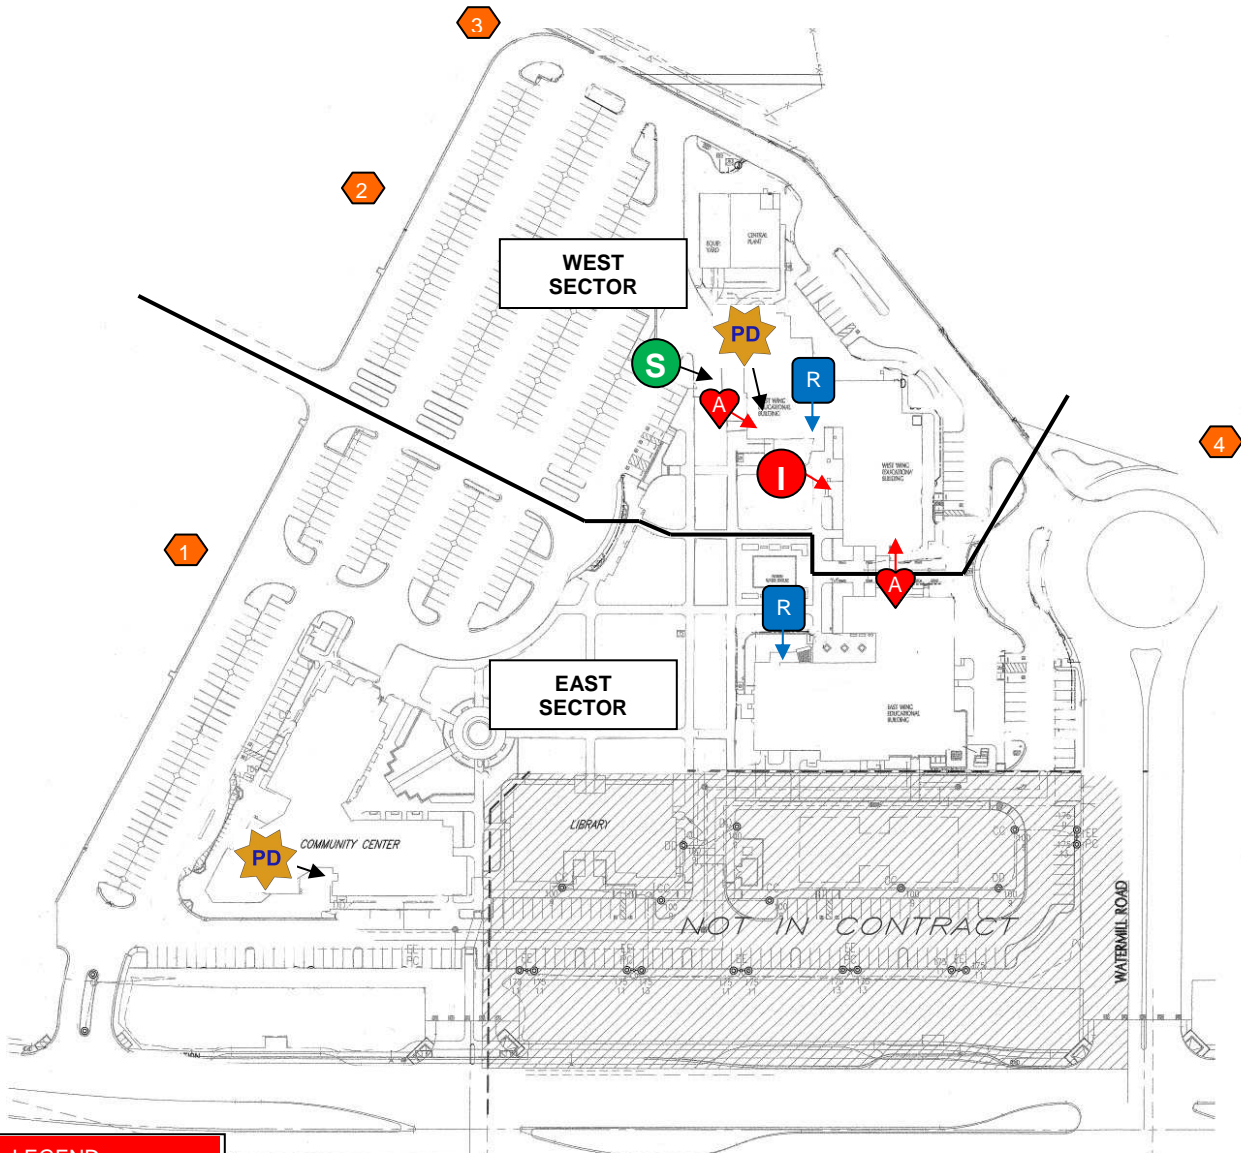

EMERGENCY MAP

DIABLO VALLEY COLLEGE
 SAN RAMON CAMPUS
 1690 WATERMILL ROAD
 SAN RAMON, CA 94582

LEGEND	
	AED
	RESCUE ASSISTANCE AREA (UPPER FLOORS ONLY)
	EVACUATION ASSEMBLY AREA
	POLICE DEPARTMENT
	STAGING AREA
	IMT ASSEMBLY AREA

EMERGENCY TELEPHONE NUMBERS

EMERGENCY
 Police, Fire, Medical: **9-1-1** or **9-9-1-1** (from office phones)

7-DIGIT EMERGENCY DISPATCH NUMBER (FOR CELL PHONE USE)
 San Ramon Police: **(925) 228-8282**

DISTRICT POLICE (NON-EMERGENCY)
 SRC Station: **(925) 866-1822 x 5120**
 DVC Station (Headquarters): **(925) 685-1230 x 2338** or **(925) 686-5547**