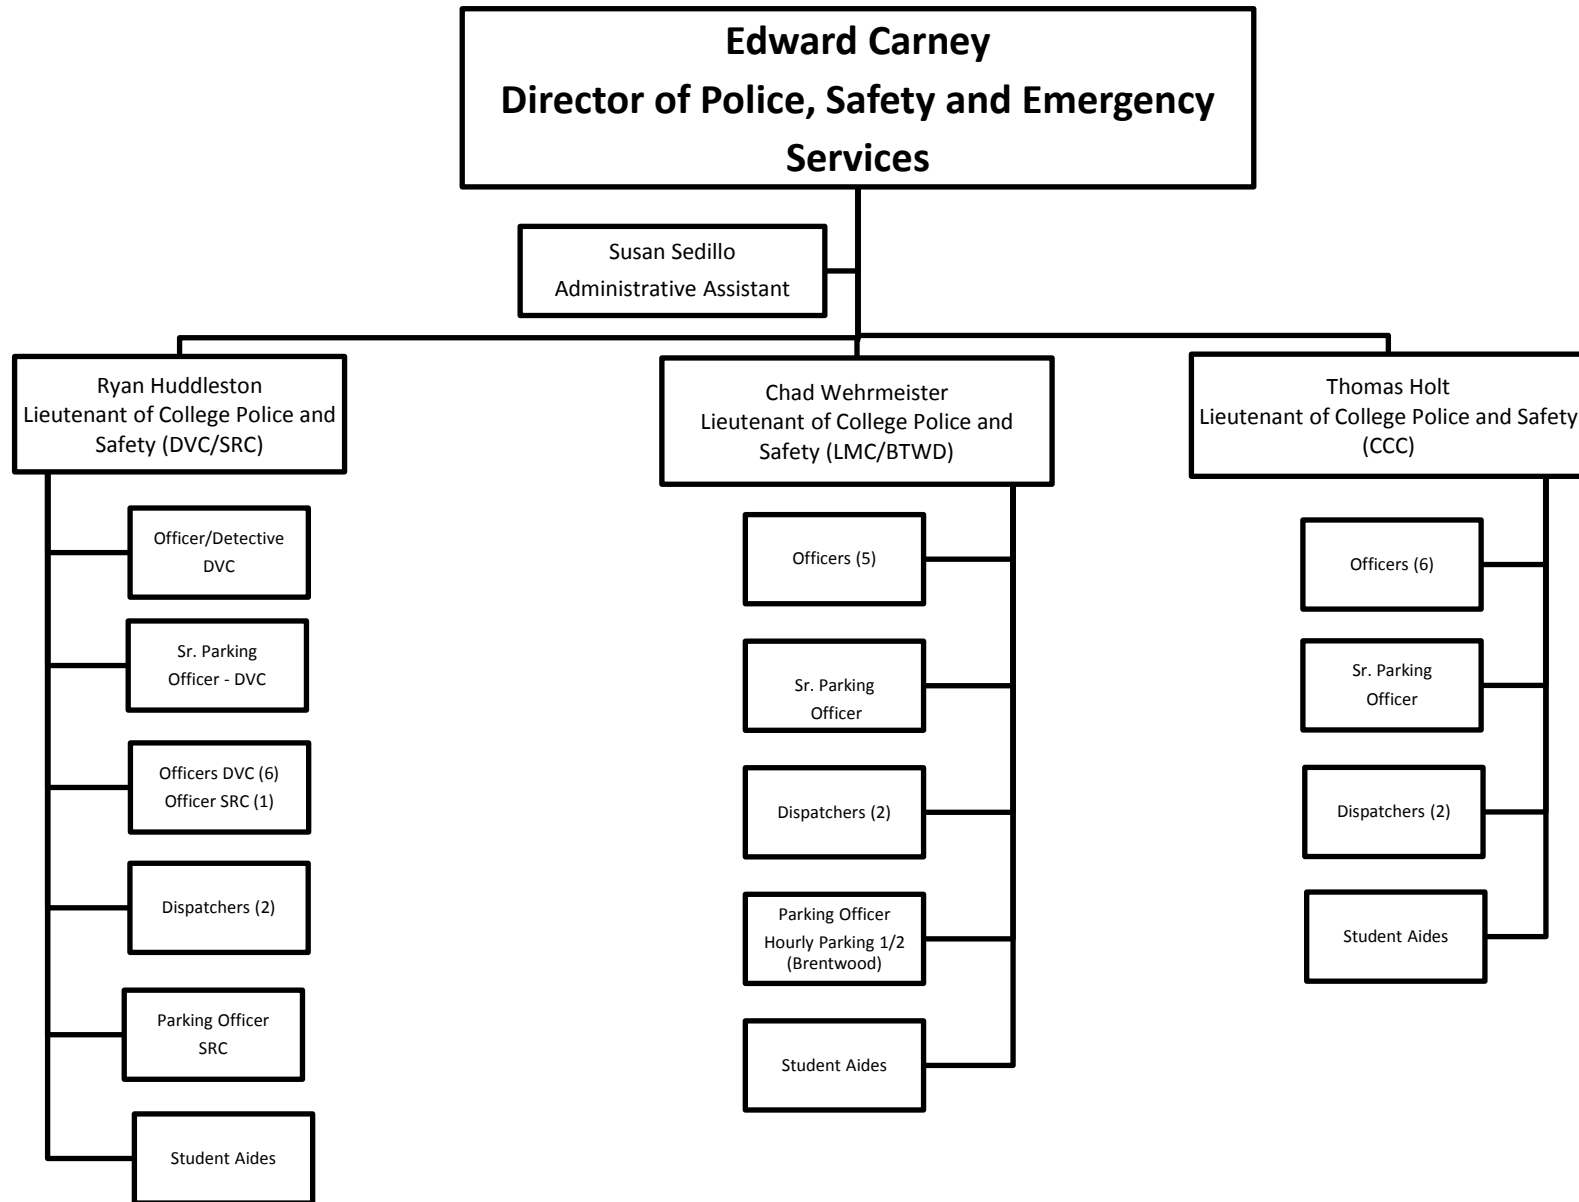

John Cook
Buyer

Dave Harris
Supply Truck Driver

POLICE, SAFETY AND EMERGENCY SERVICES

DISTRICT HUMAN RESOURCES

DISTRICTWIDE EDUCATION AND TECHNOLOGY

EDUCATIONAL SERVICES

INFORMATION TECHNOLOGY

Satish Warriar
Director, Information Technology