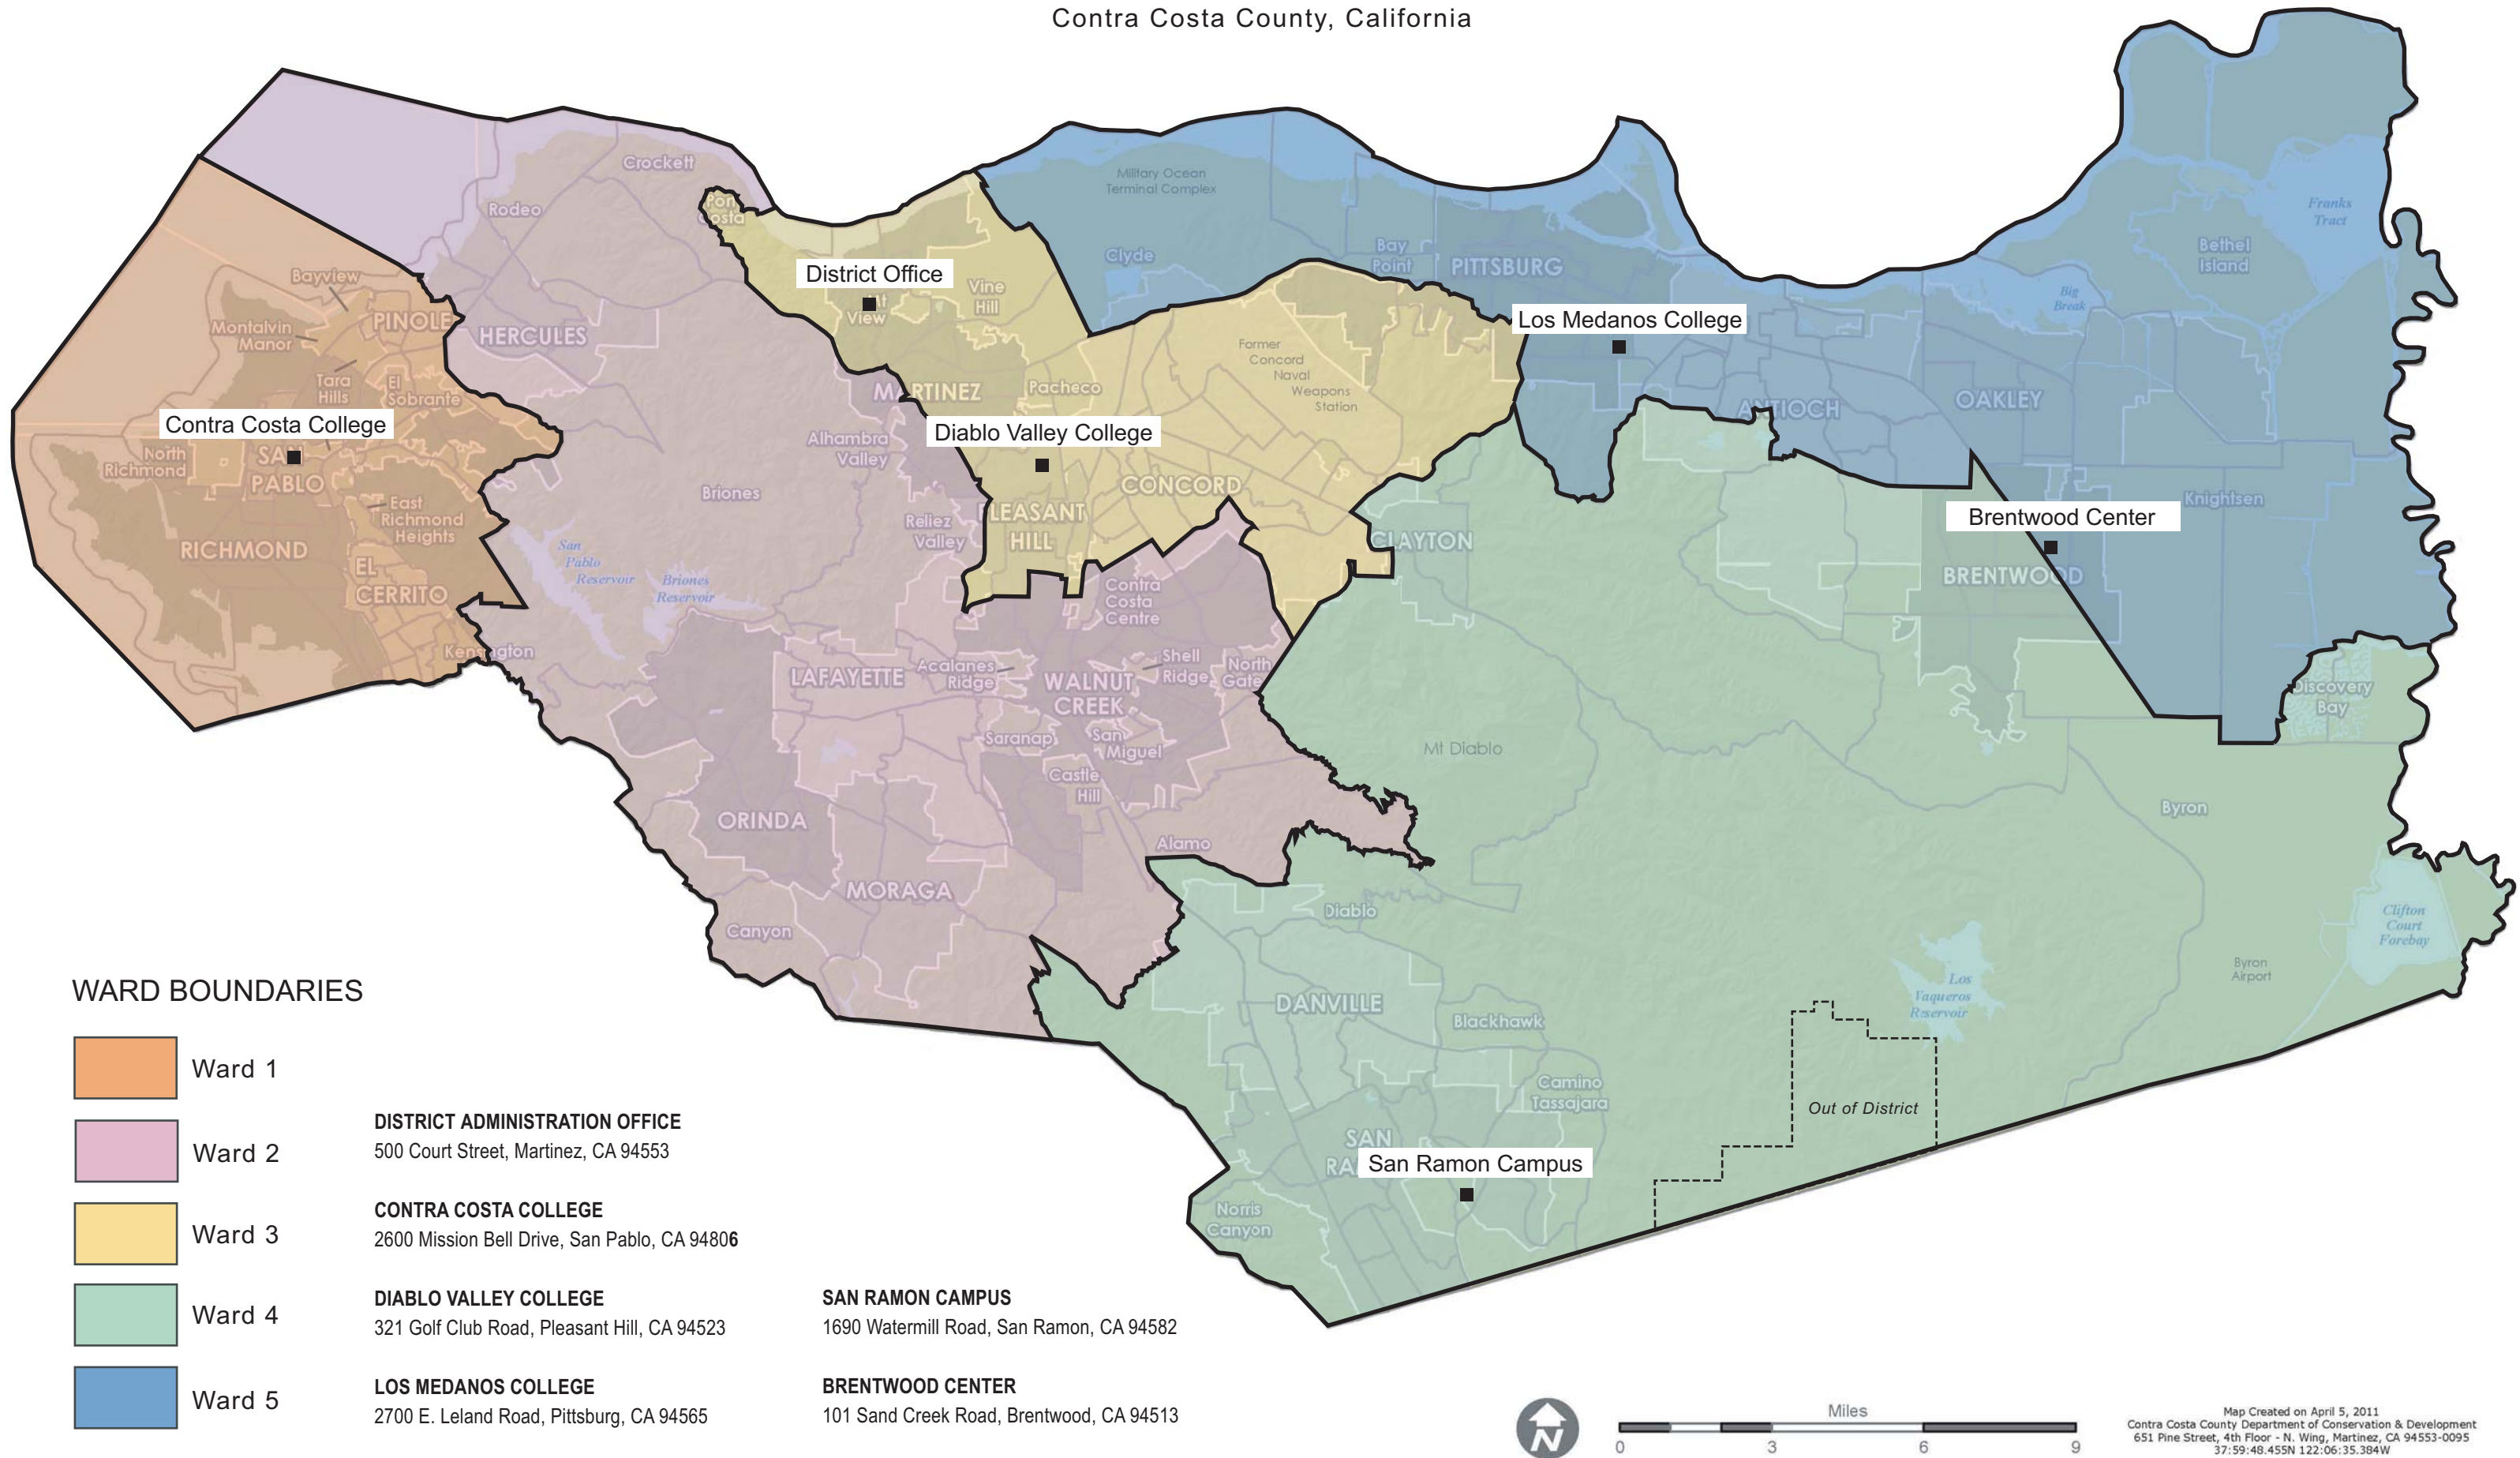

# CONTRA COSTA COMMUNITY COLLEGE DISTRICT WARD BOUNDARIES

Contra Costa County, California

## WARD BOUNDARIES

- Ward 1
- Ward 2
- Ward 3
- Ward 4
- Ward 5

**DISTRICT ADMINISTRATION OFFICE**  
500 Court Street, Martinez, CA 94553

**CONTRA COSTA COLLEGE**  
2600 Mission Bell Drive, San Pablo, CA 94806

**BRENTWOOD CENTER**  
101 Sand Creek Road, Brentwood, CA 94513

Map Created on April 5, 2011  
Contra Costa County Department of Conservation & Development  
651 Pine Street, 4th Floor - N. Wing, Martinez, CA 94553-0095  
37:59:48.455N 122:06:35.384W